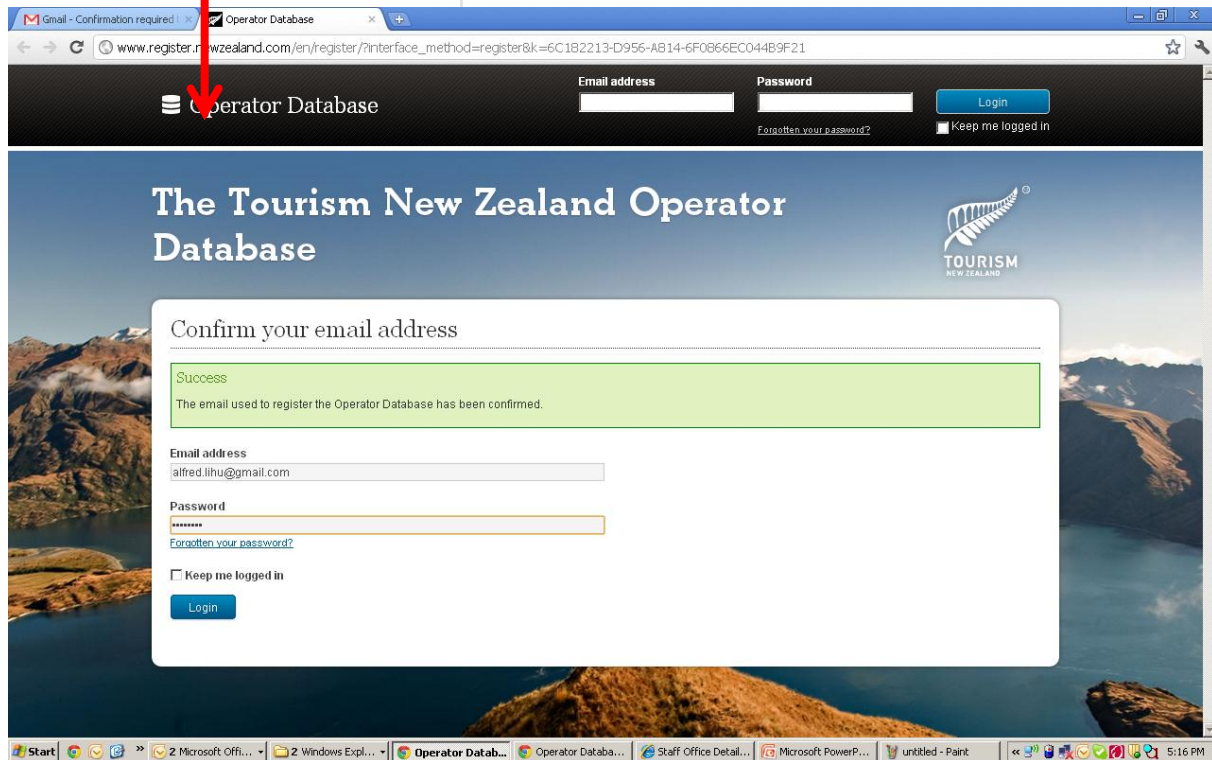

点击确认链接，最终完成注册

请于72小时内点击确认身份