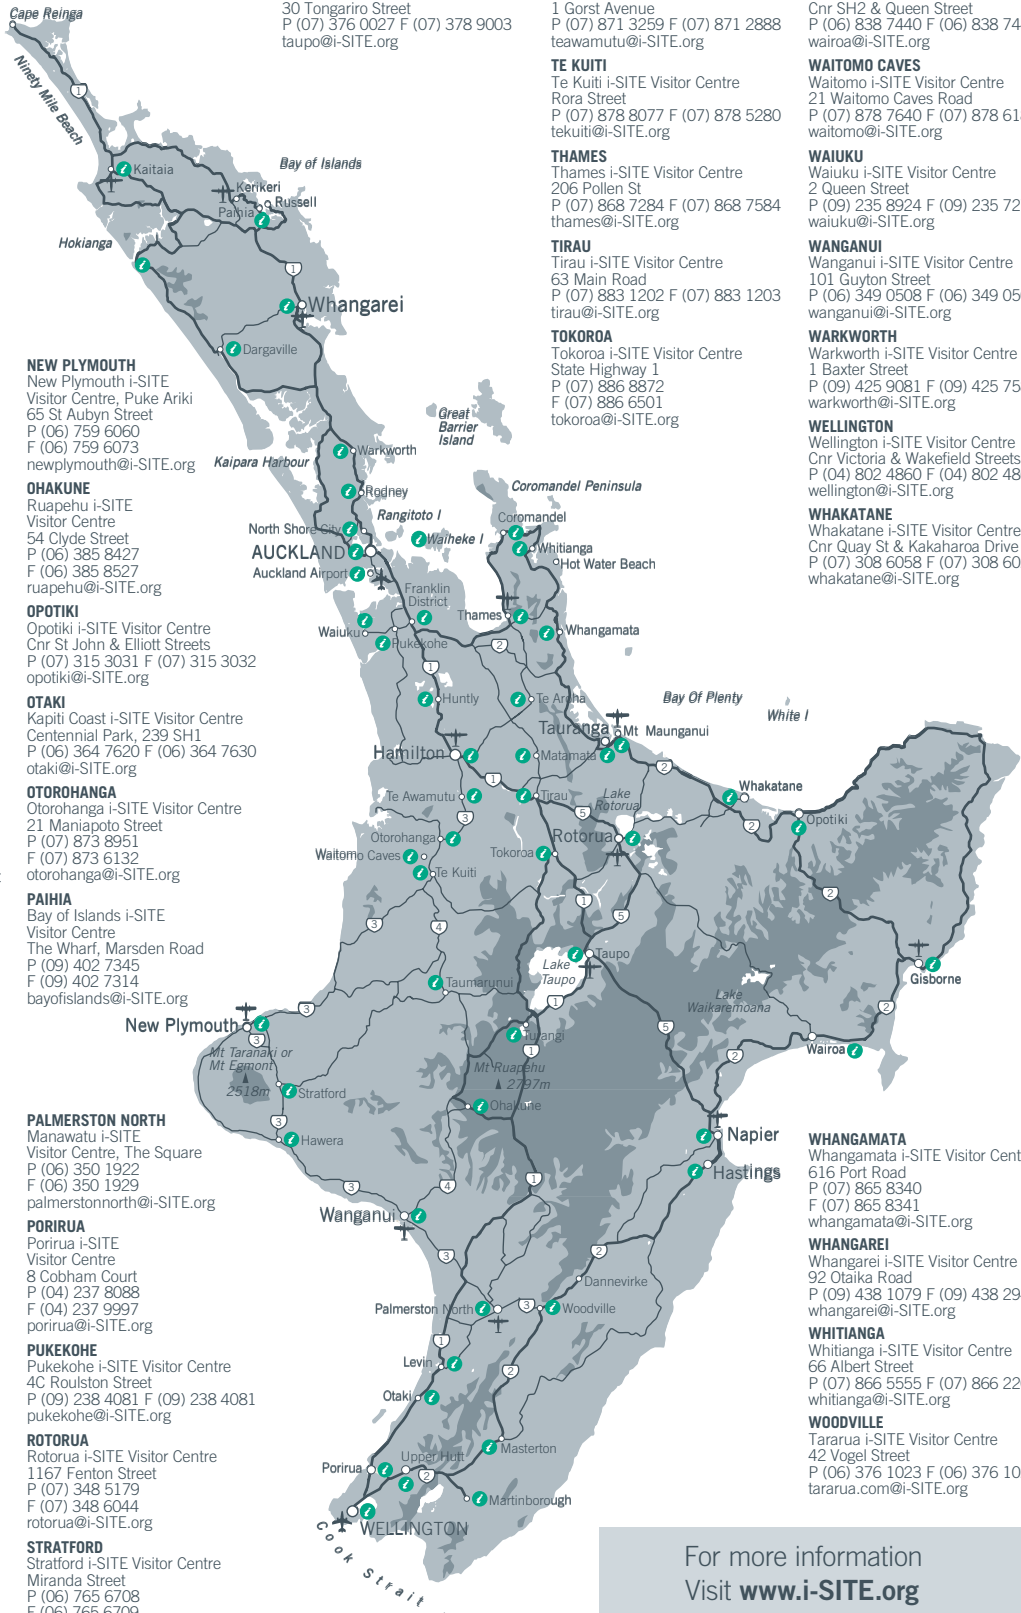

MT. MAUNGANUI
Mt Maunganui i-SITE Visitor Centre, Salisbury Avenue
P (07) 575 5099 F (07) 578 7020
mtmaunganui@i-SITE.org

NAPIER
Napier i-SITE Visitor Centre
100 Marine Parade
P (06) 834 1911 F (06) 835 7219
napier@i-SITE.org

TAKAPUNA
Takapuna i-SITE Visitor Centre
49 Hurstmere Road
P (09) 486 8670 F (09) 486 8562
takapuna@i-SITE.org

TAUMARUNUI
Taumarunui i-SITE Visitor Centre
Railway Stn, Hakiha Street
P (07) 895 7494 F (07) 895 3256
taumarunui@i-SITE.org

TAUPO
Taupo i-SITE Visitor Centre
30 Tongariro Street
P (07) 376 0027 F (07) 378 9003
taupo@i-SITE.org

TAURANGA
Tauranga i-SITE Visitor Centre
95 Willow Street
P (07) 578 8103 F (07) 578 7020
tauranga@i-SITE.org

TE AROHA
Te Aroha i-SITE Visitor Centre
102 Whitaker Street
P (07) 884 8052 F (07) 884 8259
tearoha@i-SITE.org

TE AWAMUTU
Te Awamutu i-SITE Visitor Centre
1 Gorst Avenue
P (07) 871 3259 F (07) 871 2888
teawamutu@i-SITE.org

TE KUITI
Te Kuiti i-SITE Visitor Centre
Rora Street
P (07) 878 8077 F (07) 878 5280
tekuiti@i-SITE.org

THAMES
Thames i-SITE Visitor Centre
206 Pollen St
P (07) 868 7284 F (07) 868 7584
thames@i-SITE.org

TIRAU
Tirau i-SITE Visitor Centre
63 Main Road
P (07) 883 1202 F (07) 883 1203
tirau@i-SITE.org

TOKOROA
Tokoroa i-SITE Visitor Centre
State Highway 1
P (07) 886 8872 F (07) 886 6501
tokoroa@i-SITE.org

WAIKUKU
Waiuku i-SITE Visitor Centre
2 Queen Street
P (09) 235 8924 F (09) 235 7278
waiuku@i-SITE.org

WANGANUI
Wanganui i-SITE Visitor Centre
101 Guyton Street
P (06) 349 0508 F (06) 349 0509
wanganui@i-SITE.org

WARKWORTH
Warkworth i-SITE Visitor Centre
1 Baxter Street
P (09) 425 9081 F (09) 425 7584
warkworth@i-SITE.org

WELLINGTON
Wellington i-SITE Visitor Centre
Cnr Victoria & Wakefield Streets
P (04) 802 4860 F (04) 802 4863
wellington@i-SITE.org

WHAKATANE
Whakatane i-SITE Visitor Centre
Cnr Quay St & Kakaharoa Drive
P (07) 308 6058 F (07) 308 6020
whakatane@i-SITE.org

WHANGAMATA
Whangamata i-SITE Visitor Centre
616 Port Road
P (07) 865 8340 F (07) 865 8341
whangamata@i-SITE.org

WHANGAREI
Whangarei i-SITE Visitor Centre
92 Otaika Road
P (09) 438 1079 F (09) 438 2943
whangarei@i-SITE.org

WHITIANGA
Whitianga i-SITE Visitor Centre
66 Albert Street
P (07) 866 5555 F (07) 866 2205
whitianga@i-SITE.org

WOODVILLE
Taranua i-SITE Visitor Centre
42 Vogel Street
P (06) 376 1023 F (06) 376 1025
taranua.com@i-SITE.org

STRATFORD
Stratford i-SITE Visitor Centre
Miranda Street
P (06) 765 6708 F (06) 765 6709
stratford@i-SITE.org

For more information
Visit www.i-SITE.org