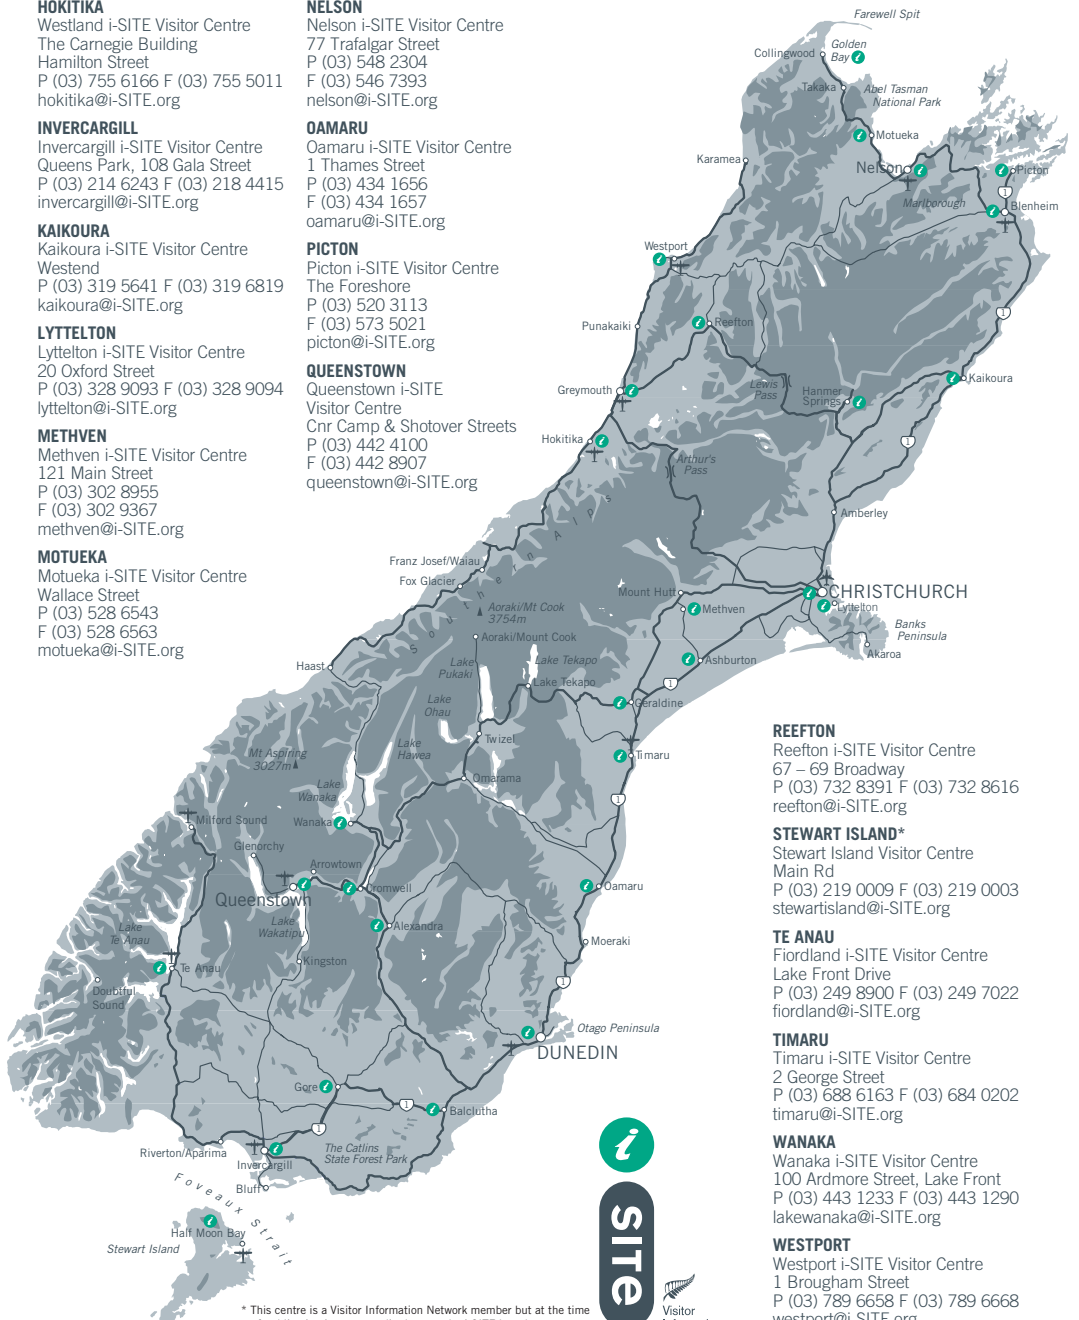

REEFTON

Reefton i-SITE Visitor Centre
67 – 69 Broadway
P (03) 732 8391 F (03) 732 8616
reefton@i-SITE.org

STEWART ISLAND*

Stewart Island Visitor Centre
Main Rd
P (03) 219 0009 F (03) 219 0003
stewartisland@i-SITE.org

TE ANAU

Fiordland i-SITE Visitor Centre
Lake Front Drive
P (03) 249 8900 F (03) 249 7022
fiordland@i-SITE.org

TIMARU

Timaru i-SITE Visitor Centre
2 George Street
P (03) 688 6163 F (03) 684 0202
timaru@i-SITE.org

WANAKA

Wanaka i-SITE Visitor Centre
100 Ardmore Street, Lake Front
P (03) 443 1233 F (03) 443 1290
lakewanaka@i-SITE.org

WESTPORT

Westport i-SITE Visitor Centre
1 Brougham Street
P (03) 789 6658 F (03) 789 6668
westport@i-SITE.org